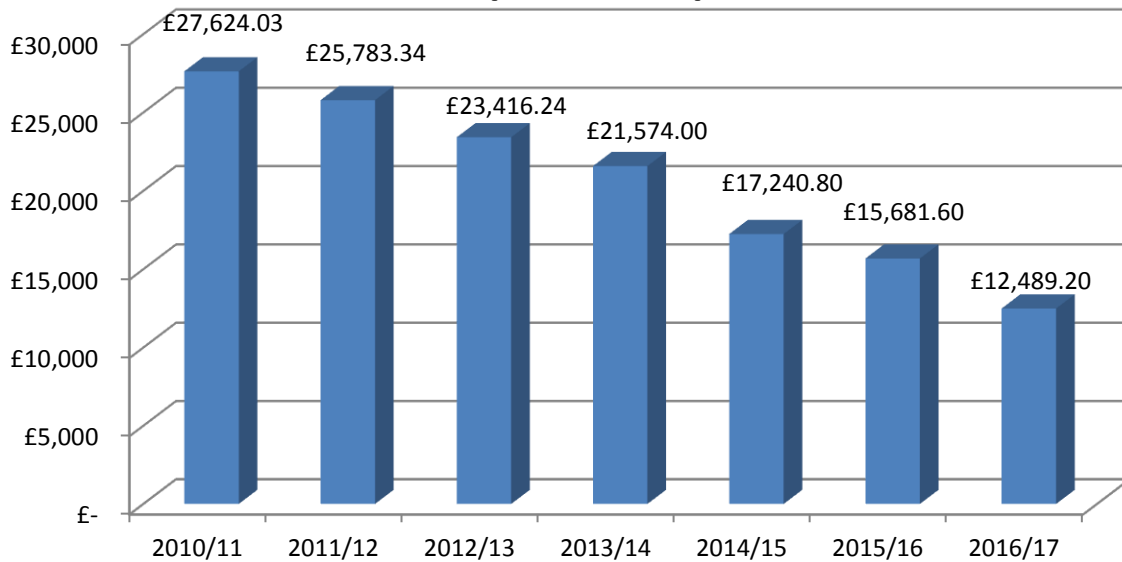

Annual Income for Yeovil Tuesday Market 2010/11 - 2016/17

Annual Income for Yeovil Friday Market 2010/11 - 2016/17

Income for Tuesday and Friday markets by financial year