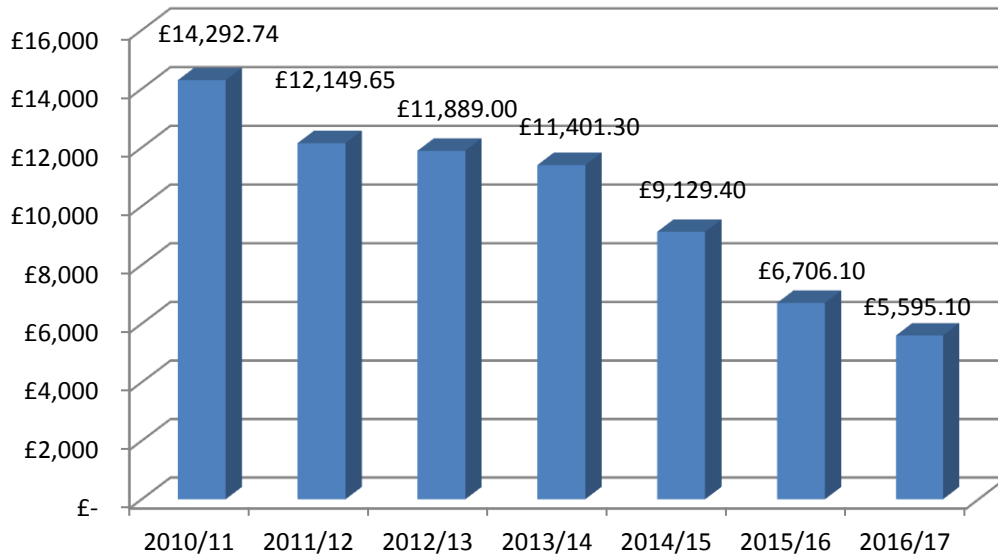

Annual Income for Yeovil Tuesday Market 2010/11 - 2016/17

Annual Income for Yeovil Friday Market 2010/11 - 2016/17

Income for Tuesday and Friday markets by financial year